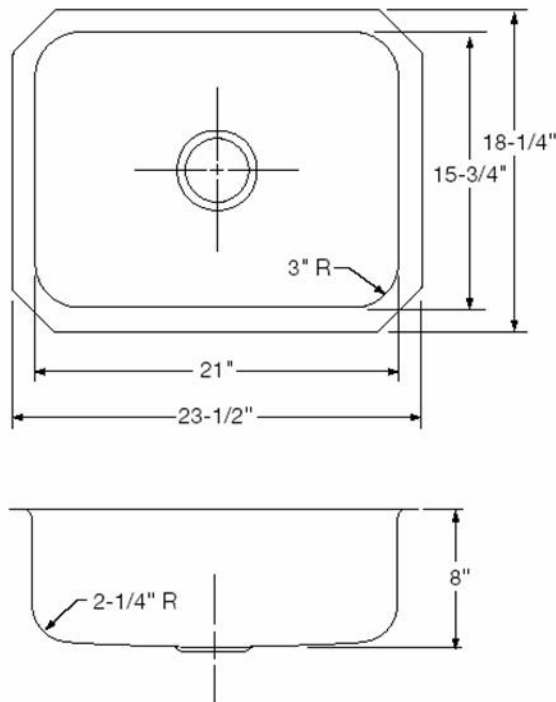

BLUME'S[®]

KeyStone[™] Stainless Steel Bowls

SINGLE BOWL

K12115

SINK SPECIFICATIONS

(Inches)*

OVERALL:

Length: 23 ½"

Width: 18 ¼"

INSIDE BOWL:

Length: 21"

Width: 15 ¾"

Depth: 8"

18 GAUGE NICKEL BEARING STAINLESS STEEL

SATIN FINISH SURFACE

FULLY UNDERCOATED TO DAMPEN SOUND AND PREVENT CONDENSATION.

MOUNTS UNDER SOLID SURFACE, QUARTZ, OR GRANITE TOPS

DRAIN OPENING: 3 ½"

Last Revised 03.19.09

Phone: 724.294.3190

Fax: 724.294.3198

www.blumes.net